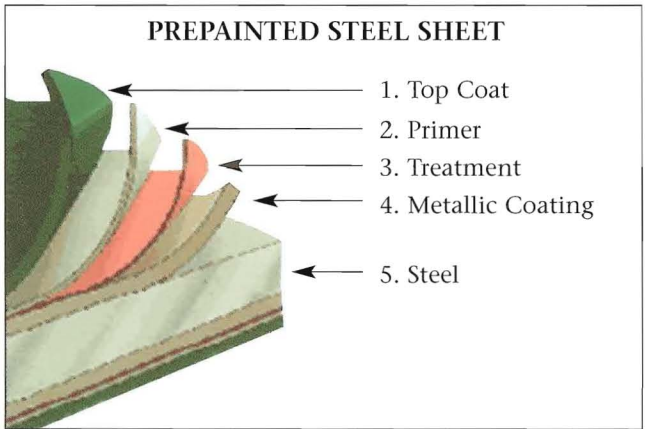

# PREPAINTED STEEL COLOR SELECTION GUIDE SMP Standard Colors

**POLAR WHITE** QC1820-R

**CAMBRIDGE WHITE** QC3695

**WHITE-WHITE** QC8317

**BONE WHITE** QC8273

**SURF WHITE** QC8316

**REGENT GREY** QC1730

**STONE GREY** QC8305

**CHARCOAL** QC8306

**METRO BROWN** QC8228

**COFFEE BROWN** QC8326

**DARK BROWN** QC8229

**BLACK** QC8262

**TAN** QC8315

**BRIARWOOD TAN** QC8331

**ANTIQUÉ LINEN** QC3696